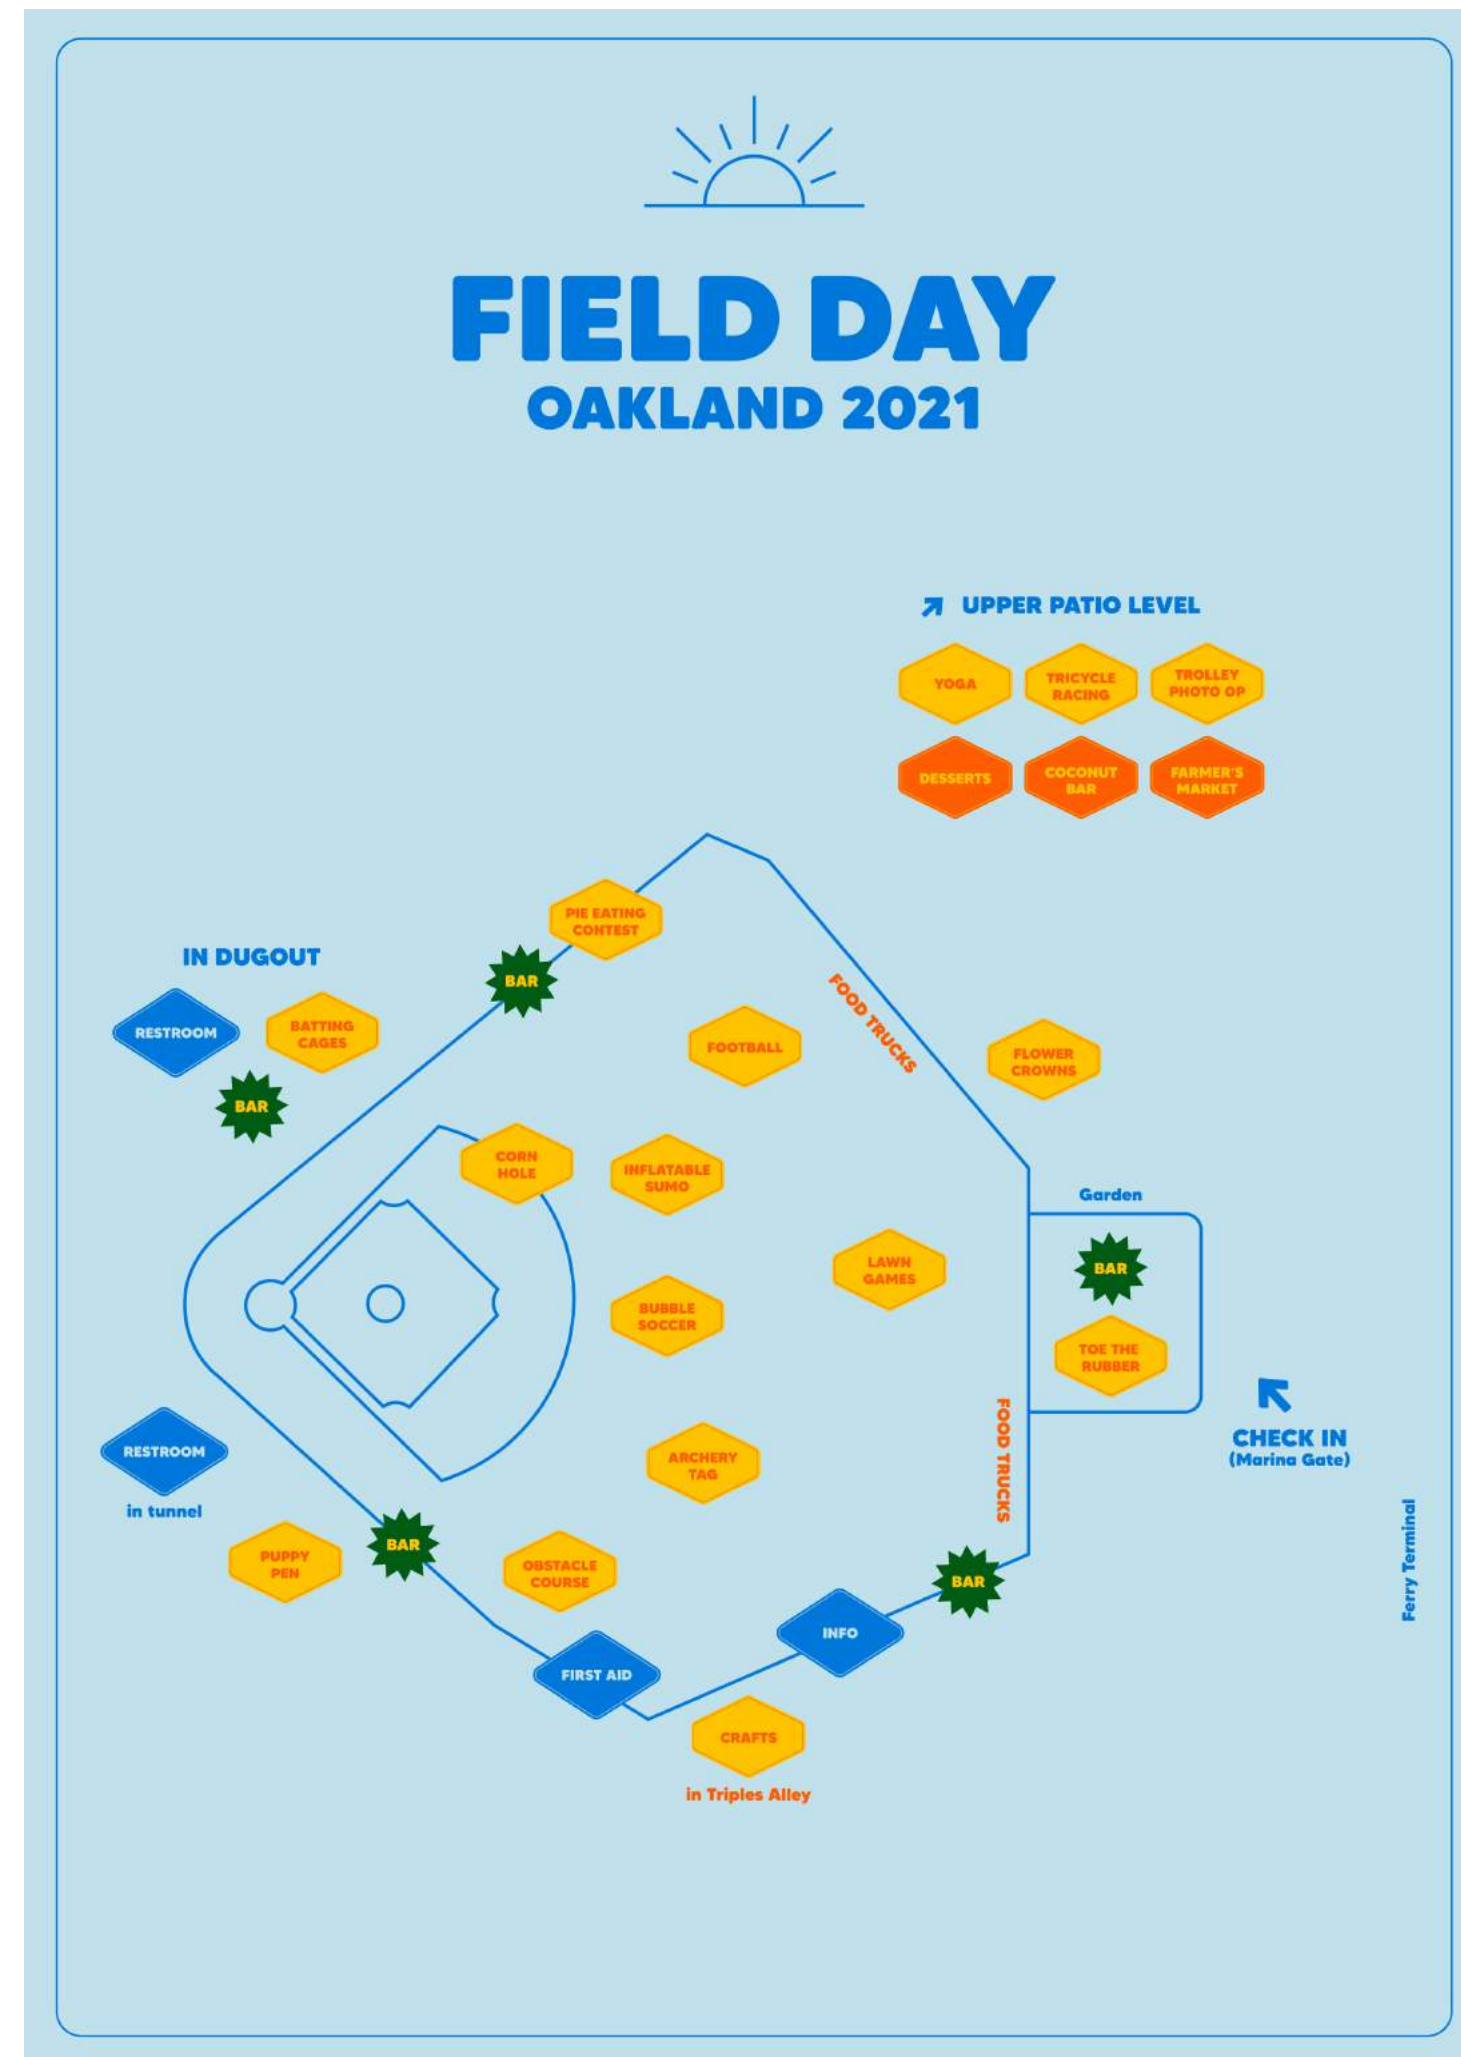

Maps

Charlotte Map 24" x 36"

Oakland Map

36"W x 48"H

30.5" W X 43"H

Thanks!