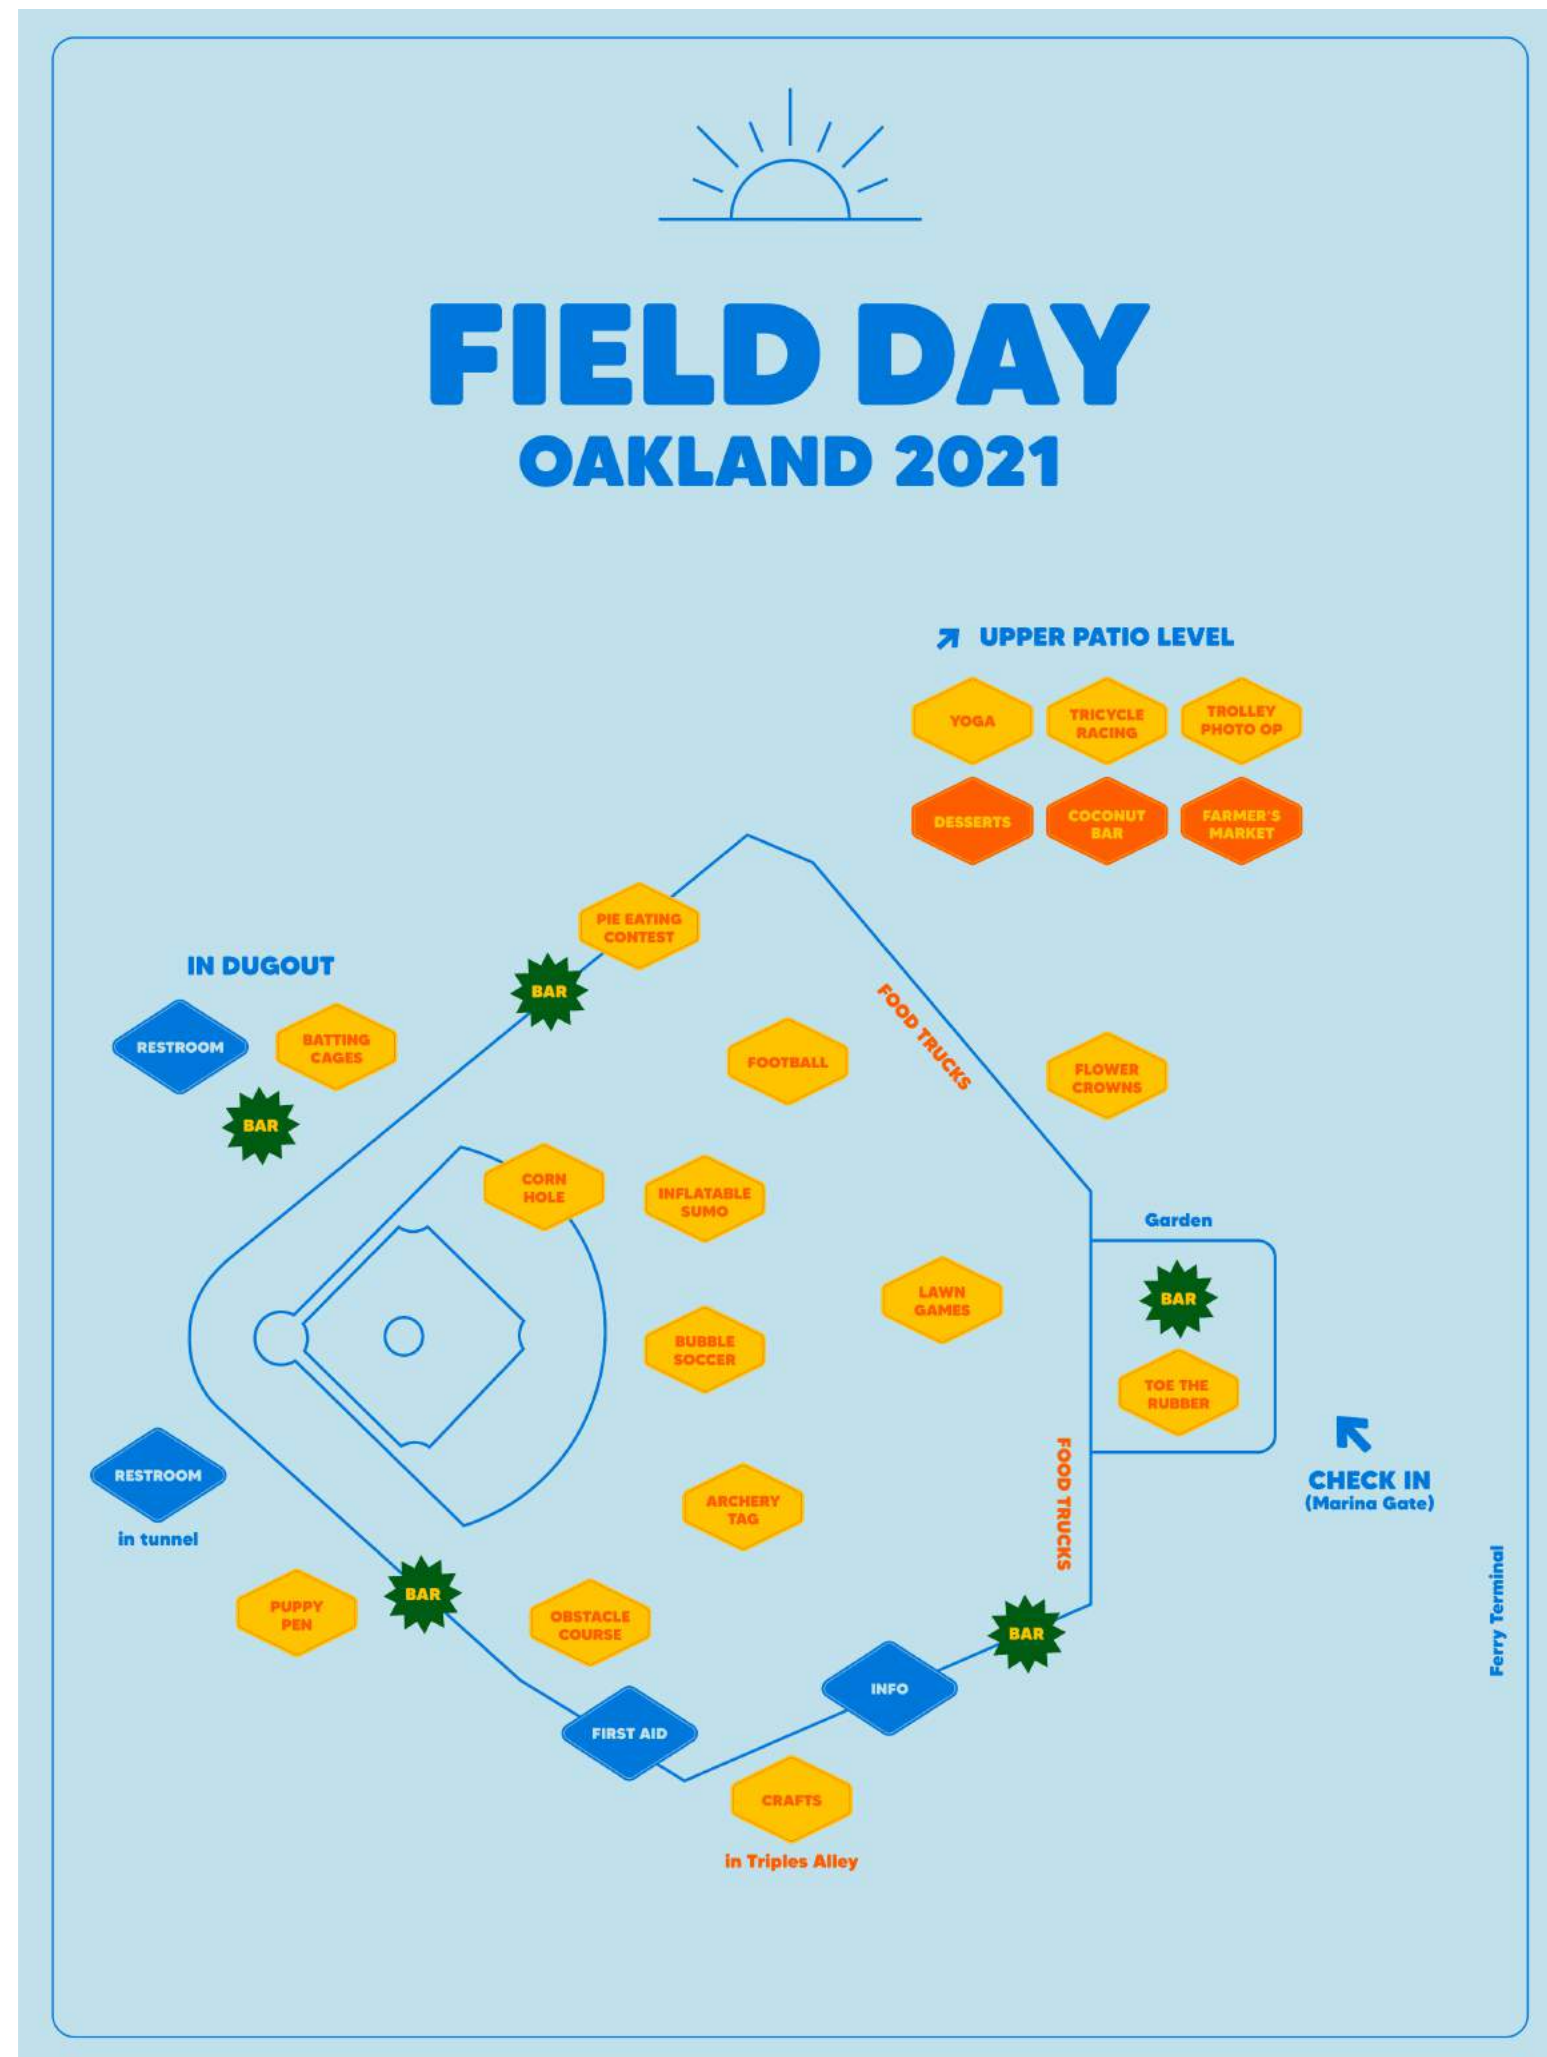

Oakland Map

36"W x 48"H